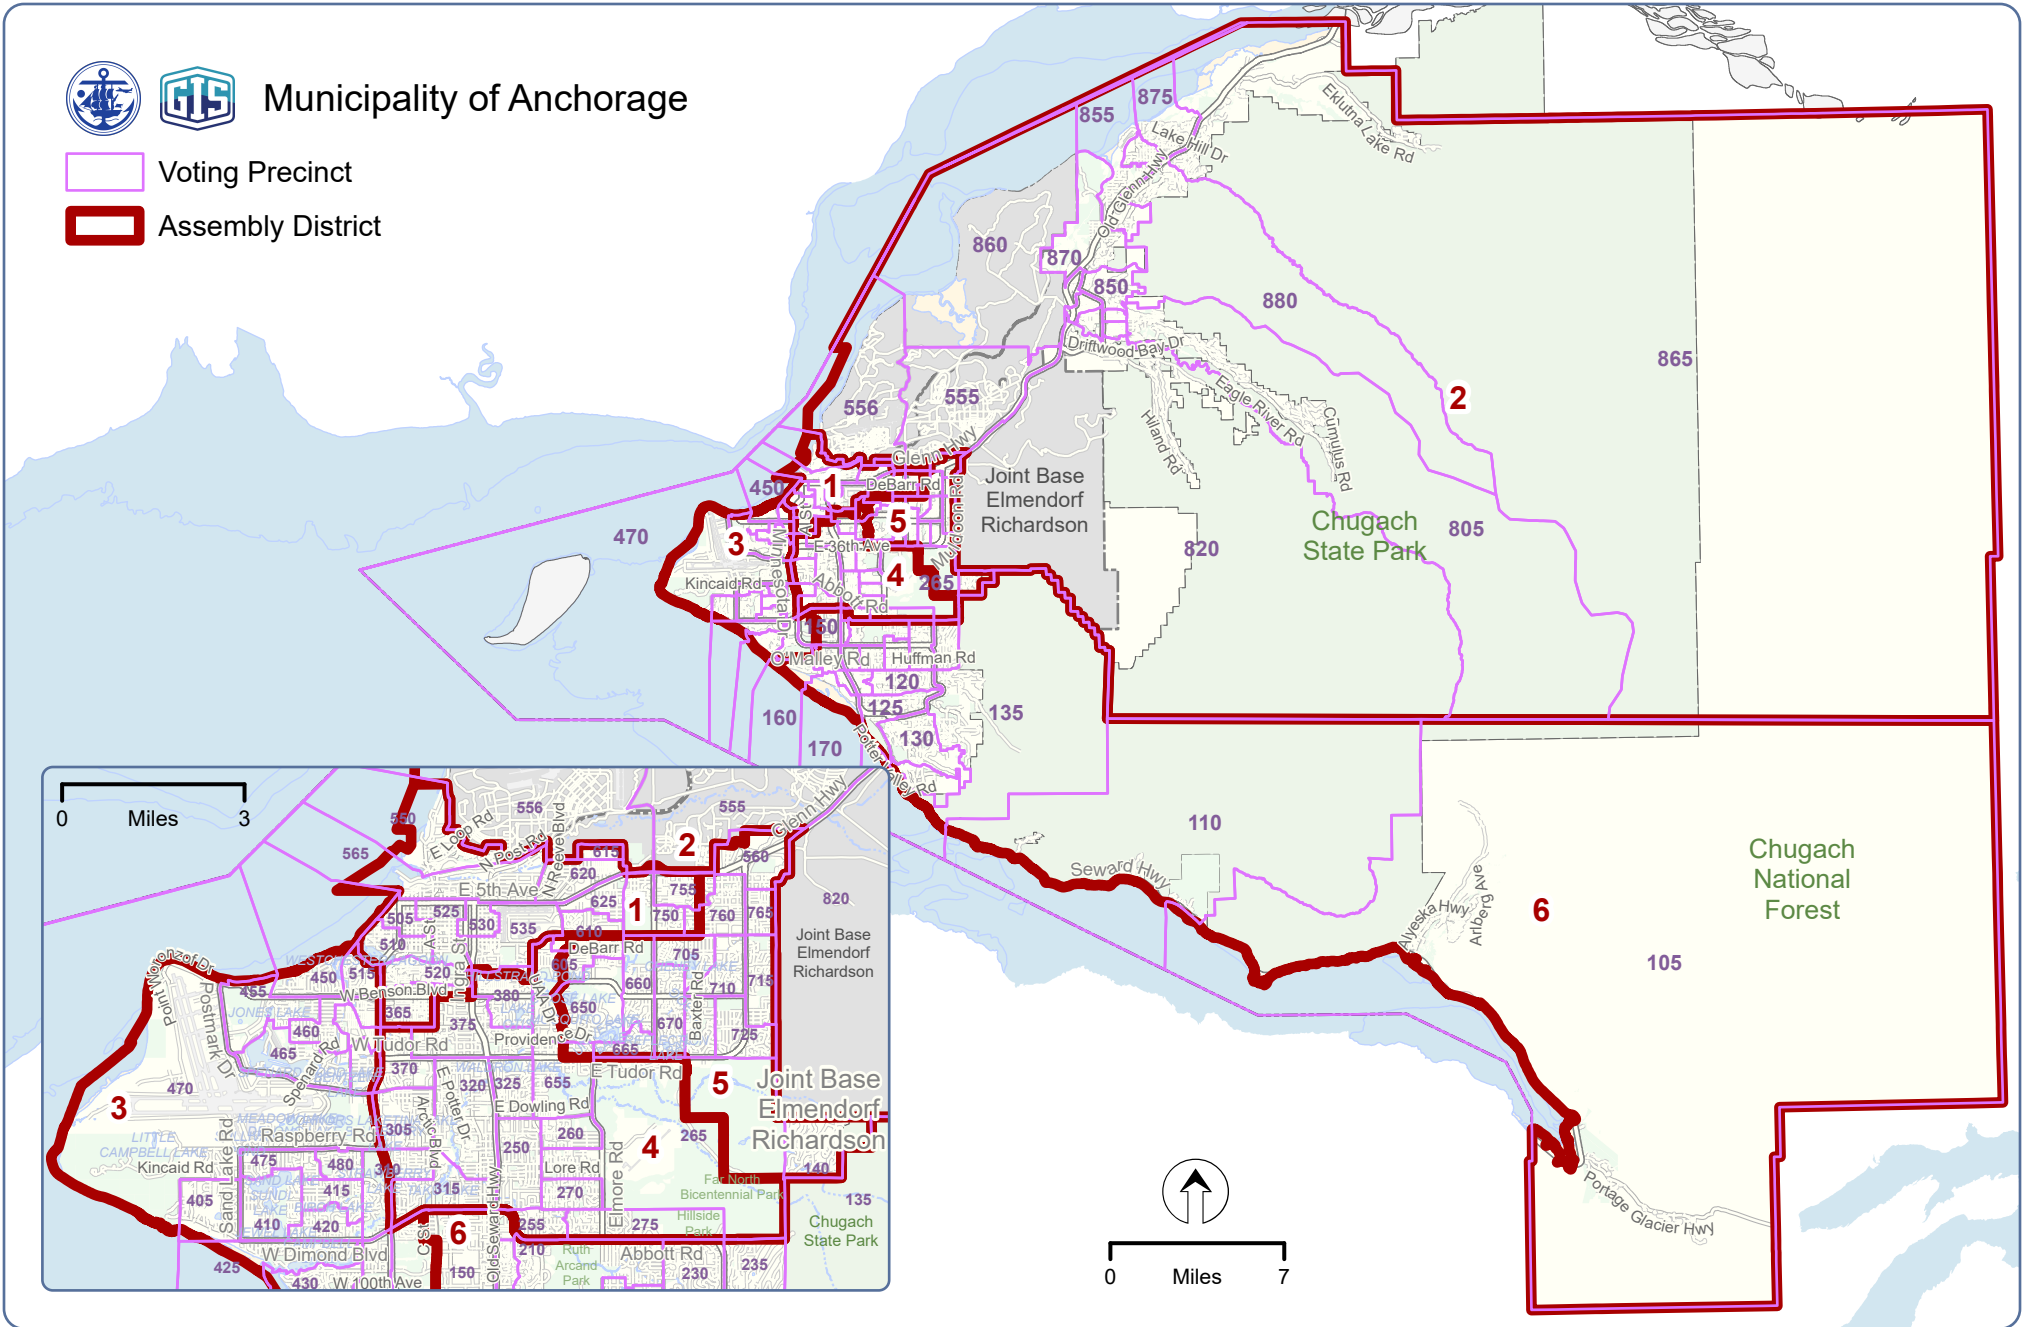

Municipality of Anchorage

Voting Precinct

Assembly District

Map Prepared by:
Geographic Information
Data Center
May 2025

ANCHORAGE ASSEMBLY DISTRICTS